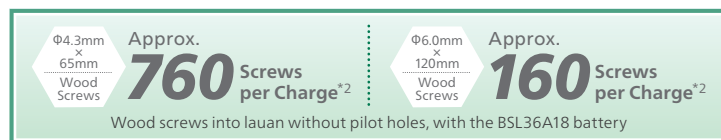

Triple LED Lights for Superior Visibility

Three LED lights illuminate a wide area without shadows getting in the way.

Cordless Impact Driver

36V - 2.5Ah
WH 36DC **NEW**

BRUSHLESS
TRIPLE HAMMER
IP56

High Torque and High Speeds Help You Get the Job Done Quickly

5 Tightening Modes for Various Applications

Upon pulling the trigger switch in bolt single mode, the driver will automatically stop after applying a number of impacts.

Specifications

Model	WH 36DC	
Capacity	Small Screw	4 - 10mm
	Ordinary Bolt	5 - 18mm
	High Tension Bolt	5 - 14mm
	Self Drilling Screw	$\Phi 3.5 - \Phi 6\text{mm}$
Drive	6.35mm	
Max. Tightening Torque*3	215Nm	
Battery Voltage	36V	
No Load Speed	Soft Mode	0 - 900/min
	Power Mode	0 - 3,400/min
	Bolt Mode	0 - 2,900/min
	Bolt Single Mode	0 - 2,900/min
	Self Drilling Screw Mode	0 - 3,700/min
Impact Rate	Soft Mode	0 - 2,000/min
	Power Mode	0 - 4,100/min
	Bolt Mode	0 - 4,100/min
	Bolt Single Mode	0 - 4,100/min
Self Drilling Screw Mode	0 - 2,200/min	
Overall Head Length	114mm	
Weight*4	1.6kg (with BSL36A18) 1.9kg (with BSL36B18)*5	
Standard Accessories*6	2 Batteries (BSL36A18), Charger (UC18YSL3), Hook, Battery Cover, Carrying Case	