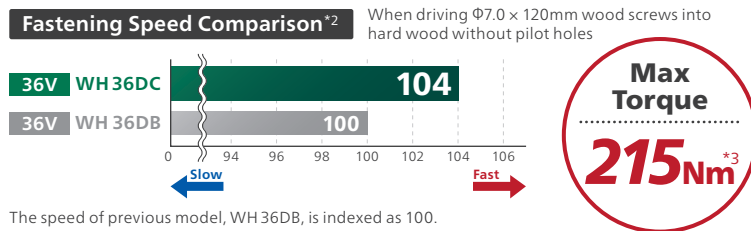

Triple LED Lights for Superior Visibility

Three LED lights illuminate a wide area without shadows getting in the way.

Cordless Impact Driver

36V - 2.5Ah
WH 36DC **NEW**

BRUSHLESS
TRIPLE HAMMER
IP56

High Torque and High Speeds Help You Get the Job Done Quickly

5 Tightening Modes for Various Applications

Upon pulling the trigger switch in bolt single mode, the driver will automatically stop after applying a number of impacts.

Specifications

Model	WH 36DC	
Capacity	Small Screw	4 - 10mm
	Ordinary Bolt	5 - 18mm
	High Tension Bolt	5 - 14mm
	Self Drilling Screw	$\Phi 3.5 - \Phi 6\text{mm}$
Drive	6.35mm	
Max. Tightening Torque*3	215Nm	
Battery Voltage	36V	
No Load Speed	Soft Mode	0 - 900/min
	Power Mode	0 - 3,400/min
	Bolt Mode	0 - 2,900/min
	Bolt Single Mode	0 - 2,900/min
	Self Drilling Screw Mode	0 - 3,700/min
Impact Rate	Soft Mode	0 - 2,000/min
	Power Mode	0 - 4,100/min
	Bolt Mode	0 - 4,100/min
	Bolt Single Mode	0 - 4,100/min
Self Drilling Screw Mode	0 - 2,200/min	
Overall Head Length	114mm	
Weight*4	1.6kg (with BSL36A18) 1.9kg (with BSL36B18)*5	
Standard Accessories*6	2 Batteries (BSL36A18), Charger (UC18YSL3), Hook, Battery Cover, Carrying Case	