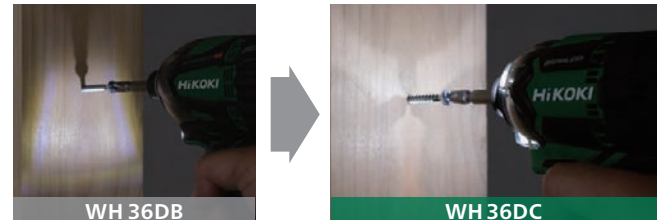

The Ideal Combination of Power and Comfort

Industry's Most Compact Head and Lightest Weight*1

With the most compact head and lightest weight in its class*1, the WH36DC is more compact yet as powerful as its predecessor (WH36DB). This makes the tool easy to use and ideal for limited space applications.

Triple LED Lights for Superior Visibility

Three LED lights illuminate a wide area without shadows getting in the way.

Cordless Impact Driver

36V - 2.5Ah
WH 36DC **NEW**

BRUSHLESS
TRIPLE HAMMER
IP56

High Torque and High Speeds Help You Get the Job Done Quickly

5 Tightening Modes for Various Applications

Upon pulling the trigger switch in bolt single mode, the driver will automatically stop after applying a number of impacts.

Specifications

Model	WH 36DC	
Capacity	Small Screw	4 - 10mm
	Ordinary Bolt	5 - 18mm
	High Tension Bolt	5 - 14mm
	Self Drilling Screw	$\Phi 3.5 - \Phi 6\text{mm}$
Drive	6.35mm	
Max. Tightening Torque*3	215Nm	
Battery Voltage	36V	
No Load Speed	Soft Mode	0 - 900/min
	Power Mode	0 - 3,400/min
	Bolt Mode	0 - 2,900/min
	Bolt Single Mode	0 - 2,900/min
	Self Drilling Screw Mode	0 - 3,700/min
Impact Rate	Soft Mode	0 - 2,000/min
	Power Mode	0 - 4,100/min
	Bolt Mode	0 - 4,100/min
	Bolt Single Mode	0 - 4,100/min
Self Drilling Screw Mode	0 - 2,200/min	
Overall Head Length	114mm	
Weight*4	1.6kg (with BSL36A18) 1.9kg (with BSL36B18)*5	
Standard Accessories*6	2 Batteries (BSL36A18), Charger (UC18YSL3), Hook, Battery Cover, Carrying Case	