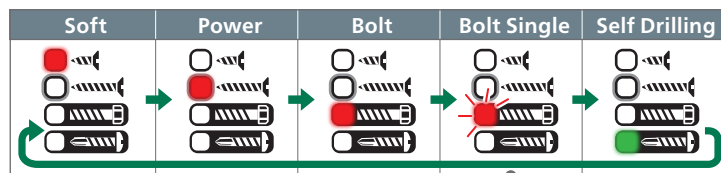

Triple LED Lights for Superior Visibility

Three LED lights illuminate a wide area without shadows getting in the way.

Cordless Impact Driver

36V - 2.5Ah
WH 36DC **NEW**

BRUSHLESS
TRIPLE HAMMER
IP56

High Torque and High Speeds Help You Get the Job Done Quickly

5 Tightening Modes for Various Applications

Upon pulling the trigger switch in bolt single mode, the driver will automatically stop after applying a number of impacts.

Specifications

Model	WH 36DC	
Capacity	Small Screw	4 - 10mm
	Ordinary Bolt	5 - 18mm
	High Tension Bolt	5 - 14mm
	Self Drilling Screw	$\Phi 3.5 - \Phi 6\text{mm}$
Drive	6.35mm	
Max. Tightening Torque*3	215Nm	
Battery Voltage	36V	
No Load Speed	Soft Mode	0 - 900/min
	Power Mode	0 - 3,400/min
	Bolt Mode	0 - 2,900/min
	Bolt Single Mode	0 - 2,900/min
	Self Drilling Screw Mode	0 - 3,700/min
Impact Rate	Soft Mode	0 - 2,000/min
	Power Mode	0 - 4,100/min
	Bolt Mode	0 - 4,100/min
	Bolt Single Mode	0 - 4,100/min
Self Drilling Screw Mode	0 - 2,200/min	
Overall Head Length	114mm	
Weight*4	1.6kg (with BSL36A18) 1.9kg (with BSL36B18)*5	
Standard Accessories*6	2 Batteries (BSL36A18), Charger (UC18YSL3), Hook, Battery Cover, Carrying Case	